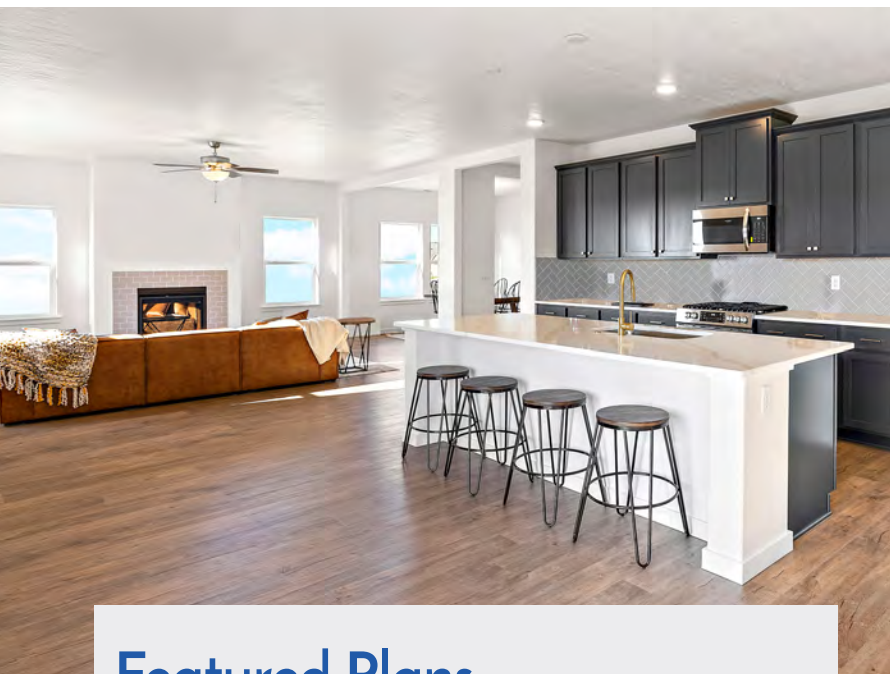

At Mason Creek you can choose from a wide variety of one and two-story single-family homes with open concept floorplans and modern features.

Featured Plans

- Alturas** (1,446 Sq Ft, 3 BR/2 BA, 1-Story)
- Birch** (1,620 Sq Ft, 3 BR/2 BA, 1-Story)
- Crestwood** (2,009 Sq Ft, 3-4 BR/2 BA, 1-Story)
- Brooke** (2,286 Sq Ft, 3-5 BR/2-3 BA, 1.5-Story)
- Cypress** (2,412 Sq Ft, 3-5 BR/2.5-3 BA, 2-Story)
- Garnet** (2,807 Sq Ft, 4-6 BR/2.5-3 BA, 2-Story)
- Jade** (2,653-2,851 Sq Ft, 3-5 BR/2.5-4 BA, 1.5-Story)
- Topaz** (3,064-3,298 Sq Ft, 4-5 BR/3.5 BA, 2-Story)
- Spruce** (3,065 Sq Ft, 4-7 BR/2.5-4 BA, 2-Story)
- Yosemite** (3,308 Sq Ft, 4-7 BR/3.5-4 BA, 2-Story)
- Agate** (3,435-3,654 Sq Ft, 4-6 BR/2.5-3 BA, 2-Story)